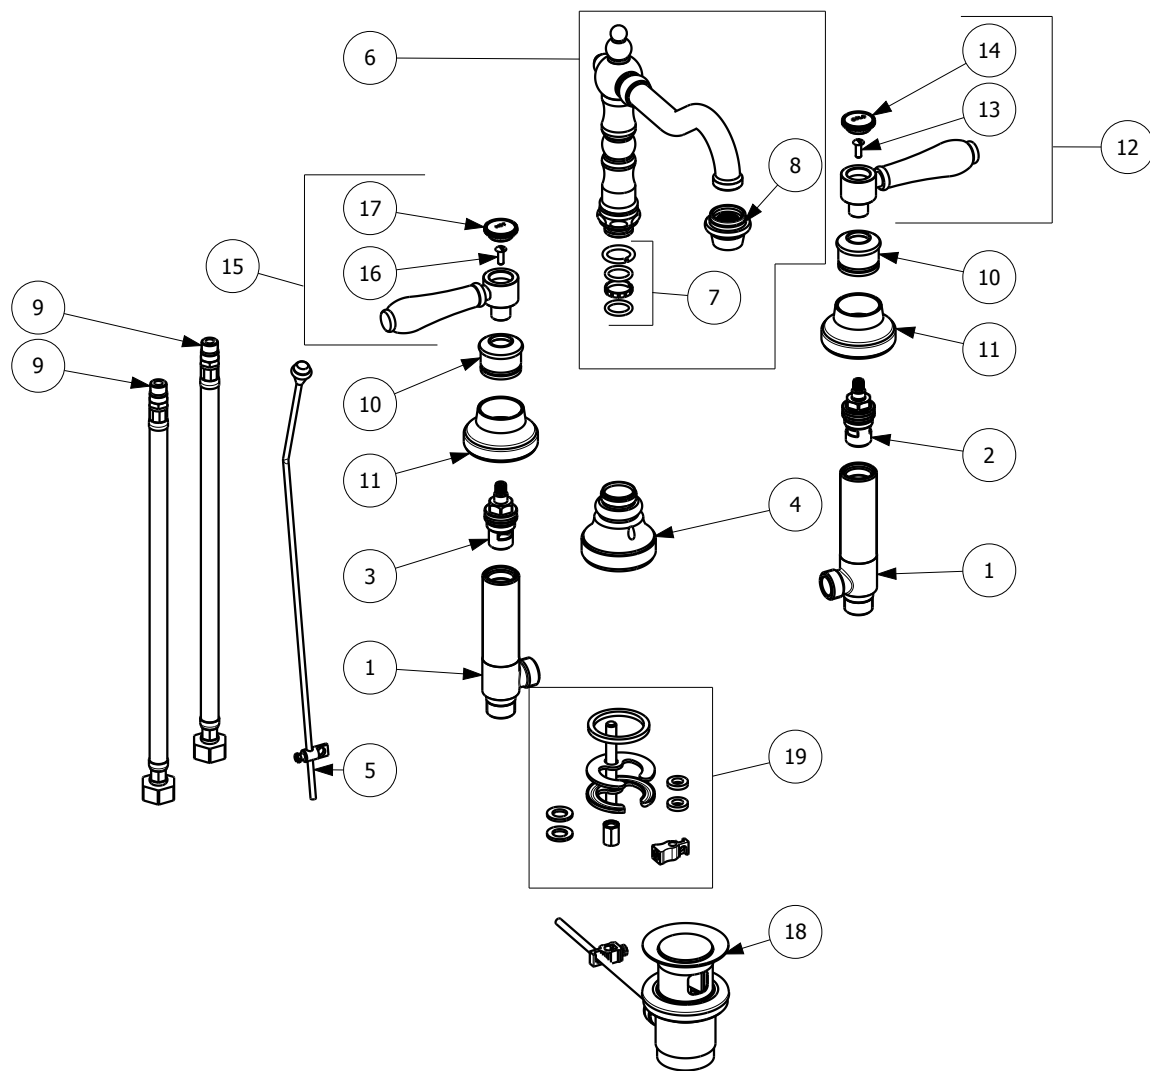

19	16 000980	Replacement fixing kit		1
18	16 000350	Replacement pop-up waste		1
17	16 000652	Replacement plate Ø21 HOT		1
16	16 000835	Replacement screw M4x12		1
15	16 000650	Replacement lever HOT		1
14	16 000653	Replacement plate Ø21 COLD		1
13	16 000835	Replacement screw M4x12		1
12	16 000651	Replacement lever COLD		1
11	16 000485	Replacement cover base		2
10	16 000975	Replacement cover		2
9	16 000121	Replacement flex M12x1M - G1/2F L350		2
8	16 000342	Replacement aerator MIX/2050		1
7	16 000639	Replacement set rings spout		1
6	16 000974	Replacement complete spout		1
5	16 000351	Replacement dipstick		1
4	16 000977	Replacement body		1
3	16 000119	Replacement valve cer G1/2 90° B8/20 SX		1
2	16 000648	Replacement valve cer G1/2 90° B8/20 DX		1
1	16 000118	Replacement W27x19 threaded ceramic valve seat		2
N°	CODICE	DESCRIZIONE	PREZZO	QTY

N°	CODICE	DESCRIZIONE	CODICE MATERIA PRIMA	QUANTITA'
		ARMANDO VICARIO		
		DESCRIZIONE	SERIE	
		Lavabo tre fori 2160 OLD FASHION	2160	
		CODICE	DATA MODIFICA:	
		500096VICO	03/06/19	
		Rev. Ver.: 00.7	DATA: 12/06/12	