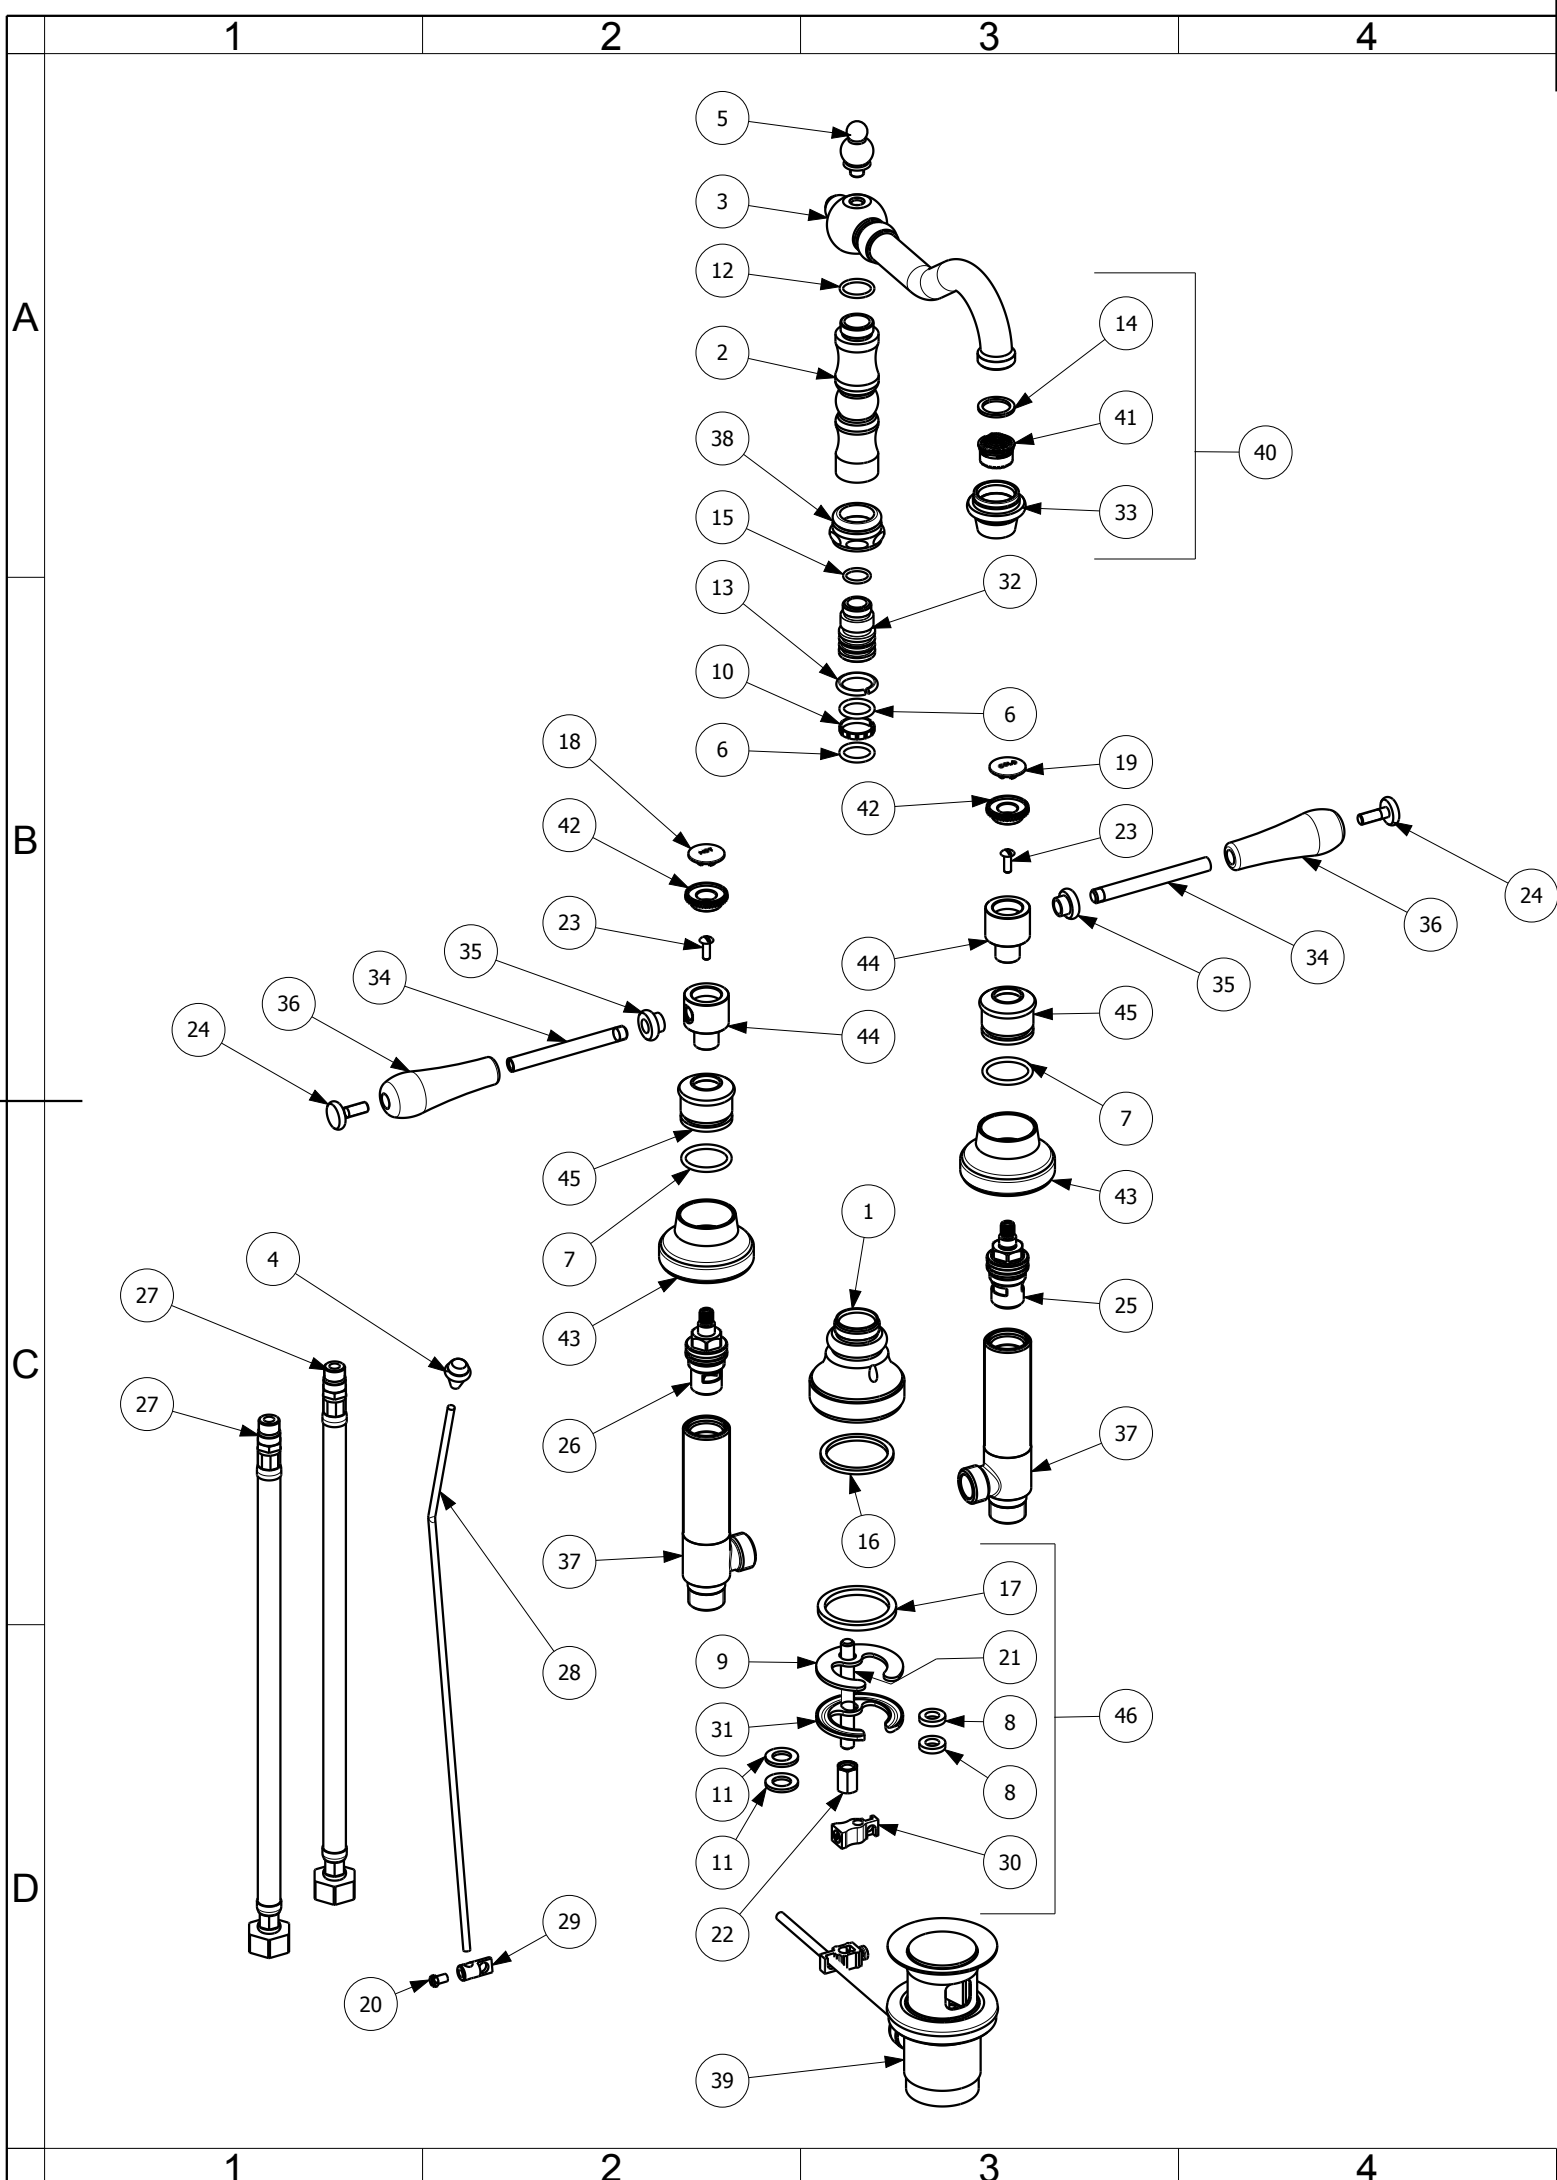

-	17 000004	Pre-assemblato prolunga canna 2000		1
46	14 000038	Kit di fissaggio		1
45	12 023801	Coprivitone M24x1 OLD FASHION	-	2
44	12 018501	Perno leva ACCADEMIA	-	2
43	12 008201	Cappuccio scorrevole per 3 fori OLD FASHION	-	2
42	12 006201	Porta placchetta	-	2
41	11 040206	Amfag cartuccia aeratrice AFO A		1
40	11 015606	Aeratore conico OF completo	-	1
39	11 001106	Scarico con salterello G1-1/4	-	1
38	10 036901	Calotta 6 piani MIX 50		1
37	10 024306	Piantana G1/2	-	2
36	10 013705	Pomolo resina MIX/2050 bianco	-	2
35	10 003201	Distanziale leva HERMITAGE / OLD FASHION	-	2
34	10 002901	Asta per leva	-	2
33	10 002501	Contenimento aeratore conico MIX/2050	-	1
32	10 002401	Prolunga 3 gole		1
31	10 000707	Flangia sagomata Ø50 foro Ø8	-	1
30	10 000128	Inserto plastico fix saltarello	-	1
29	10 000050	Morsetto per scarico	-	1
28	10 000049	Asta saltarello una piega Ø4	-	1
27	09 000018	Flex M12x1M - G1/2F L35 neutro	-	2
26	07 003206	Vitone G1/2 a dischi ceramici 90° sx	-	1
25	07 003106	Vitone cer G1/2 90° B8/20 DX		1
24	06 002401	vite M6	-	2
23	06 001601	Vite M4 L12	-	2
22	06 000401	Dado M8	-	1
21	06 000307	Tirante filettato M8 L70	-	1
20	06 000026	Vite M5x7 TETC	-	1
19	05 000903	Placchetta Ø20,9 att. Ø11 COLD	-	1
18	05 000006	Placchetta Ø20,9 att. Ø11 HOT	-	1
17	04 020904	guarnizione Ø45xØ37x3.6mm	-	1
16	04 007104	Guarnizione Ø42xØ33x2	-	1
15	04 004904	O-Ring 2050 NBR70 Ø12.42x1.78		1
14	04 004304	guarnizione Ø21xØ16x1.5mm	-	1
13	04 003809	Anello PTFE Ø24x2.7mm		1
12	04 003504	O-Ring ORM 0160-020 NBR70 Ø16x2	-	1
11	04 003004	Guarnizione G1/2" H2	-	2
10	04 001604	Anello antifrizione serraggio canna 2050	-	1
9	04 000134	Guarnizione sagomata 1 foro Ø50x2 FØ9	-	1
8	04 000024	Guarnizione gomma Ø15x7x2	-	2
7	04 000018	O-Ring 132 NBR70 Ø23,81x2,62	-	2
6	04 000004	O-Ring 119 NBR70 Ø15.08x2.62	-	2
5	03 007401	Pomolo mod. 'O.F.'	-	1
4	03 000037	Pomolo astina O.F.	-	1
3	02 004001	Canna lavabo mod. Old Fashion	-	1
2	02 001401	Gambo h.100 OLD FASHION 470		1
1	01 015101	Corpo centrale tre fori O.F.	-	1

N°	CODICE	DESCRIZIONE	CODICE MATERIA PRIMA	QUANTITA'
		ARMANDO VICARIO		
		DESCRIZIONE	SERIE	
		Lavabo tre fori 2160 OLD FASHION	2160	
		CODICE	DATA MODIFICA:	
		500096VICO	03/06/19	
		Rev. Ver.: 00.7	DATA: 12/06/12	

Tutti i diritti sono riservati. Nessuna parte del disegno puo' essere riprodotta o resa pubblica, senza l'autorizzazione scritta della Vicario Armando & C. Srl - Giugno 2012 copyright © Vicario Armando & C. Srl